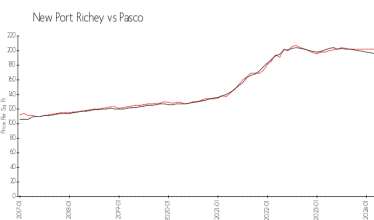

Market Information

| | | | |
|------------------------|---------------|------------------|---------------|
| Sea Forest Beach Club: | \$193/sq. ft. | New Port Richey: | \$200/sq. ft. |
| New Port Richey: | \$200/sq. ft. | Pasco: | \$192/sq. ft. |