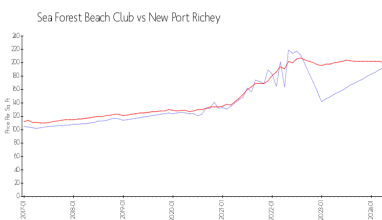

Market Information

| | | | |
|------------------------|---------------|------------------|---------------|
| Sea Forest Beach Club: | \$193/sq. ft. | New Port Richey: | \$200/sq. ft. |
| New Port Richey: | \$200/sq. ft. | Pasco: | \$192/sq. ft. |