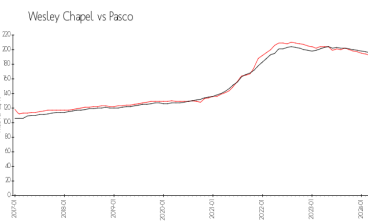

Whitelock at Meadow Pointe:	\$193/sq. ft.	Wesley Chapel:	\$190/sq. ft.
Wesley Chapel:	\$190/sq. ft.	Pasco:	\$192/sq. ft.

Inventory for Sale

Whitelock at Meadow Pointe	0%
Wesley Chapel	1%
Pasco	1%

Avg. Time to Close Over Last 12 Months