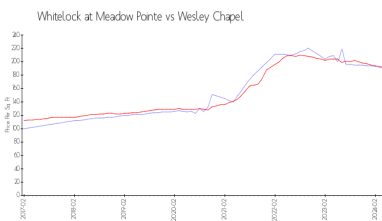

Whitelock at Meadow Pointe:	\$193/sq. ft.	Wesley Chapel:	\$190/sq. ft.
Wesley Chapel:	\$190/sq. ft.	Pasco:	\$192/sq. ft.

Inventory for Sale

Whitelock at Meadow Pointe	0%
Wesley Chapel	1%
Pasco	1%

Avg. Time to Close Over Last 12 Months