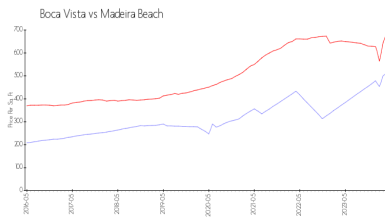

## Market Information

Boca Vista:	\$513/sq. ft.	Madeira Beach:	\$688/sq. ft.
Madeira Beach:	\$688/sq. ft.	Pinellas:	\$417/sq. ft.