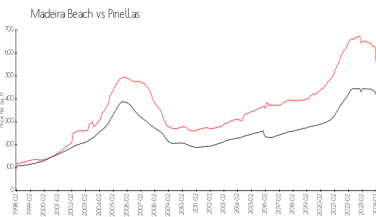

## Market Information

Boca Vista:	\$513/sq. ft.	Madeira Beach:	\$688/sq. ft.
Madeira Beach:	\$688/sq. ft.	Pinellas:	\$417/sq. ft.