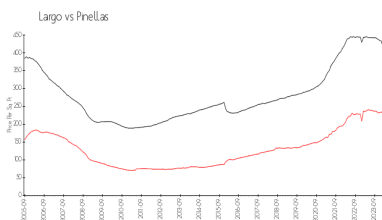

## Market Information

Cumberland Trace: \$254/sq. ft.      Largo: \$235/sq. ft.  
 Largo: \$235/sq. ft.                      Pinellas: \$417/sq. ft.