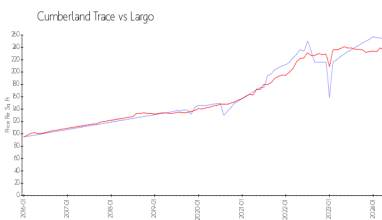

## Market Information

Cumberland Trace: \$254/sq. ft.      Largo: \$235/sq. ft.  
 Largo: \$235/sq. ft.                      Pinellas: \$417/sq. ft.