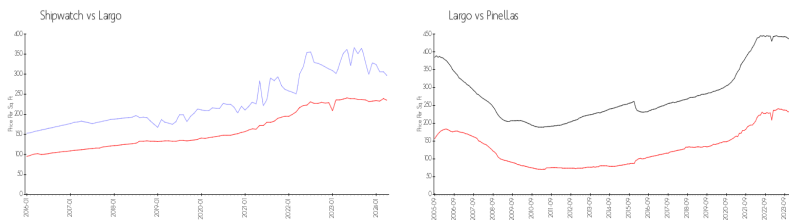

Building Association Information

Shipwatch Homeowners Association
 11900 Shipwatch Dr
 Largo, FL 33774
 (727) 595-9300

<https://www.shipwatchyachtandtennisclub.com/>

Market Information

Shipwatch:	\$296/sq. ft.	Largo:	\$235/sq. ft.
Largo:	\$235/sq. ft.	Pinellas:	\$417/sq. ft.