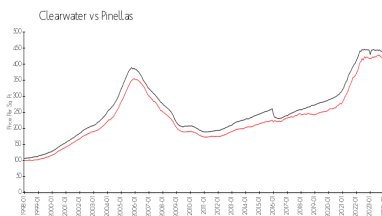

Market Information

Regatta Beach Club: $653/sq. ft.
Clearwater: $434/sq. ft.

Clearwater: $434/sq. ft.
Pinellas: $415/sq. ft.

Inventory for Sale

Regatta Beach Club: 6%
Clearwater: 4%
Pinellas: 3%

Avg. Time to Close Over Last 12 Months

Regatta Beach Club: 70 days
Clearwater: 59 days
Pinellas: 60 days