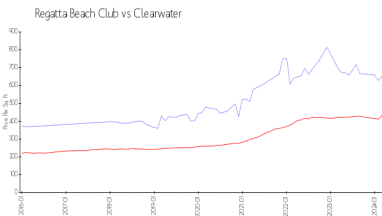

Market Information

Regatta Beach Club: $653/sq. ft.
Clearwater: $434/sq. ft.

Clearwater: $434/sq. ft.
Pinellas: $415/sq. ft.

Inventory for Sale

Regatta Beach Club: 6%
Clearwater: 4%
Pinellas: 3%

Avg. Time to Close Over Last 12 Months

Regatta Beach Club: 70 days
Clearwater: 59 days
Pinellas: 60 days