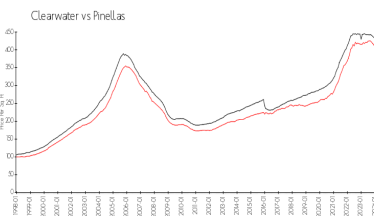

## Market Information

Regatta Beach Club: \$638/sq. ft.  
 Clearwater: \$430/sq. ft.

Clearwater: \$430/sq. ft.  
 Pinellas: \$417/sq. ft.