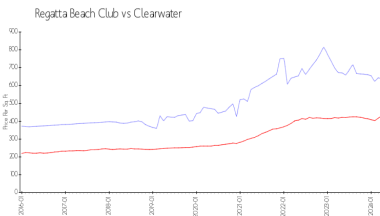

## Market Information

Regatta Beach Club: \$638/sq. ft.  
 Clearwater: \$430/sq. ft.

Clearwater: \$430/sq. ft.  
 Pinellas: \$417/sq. ft.