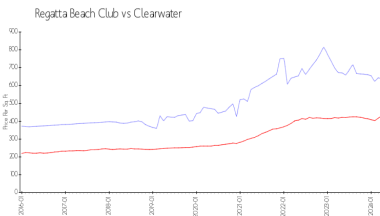

Market Information

Regatta Beach Club: $638/sq. ft.
Clearwater: $430/sq. ft.

Clearwater: $430/sq. ft.
Pinellas: $417/sq. ft.

Inventory for Sale

Regatta Beach Club: 6%
Clearwater: 4%
Pinellas: 3%

Avg. Time to Close Over Last 12 Months

Regatta Beach Club: 70 days
Clearwater: 60 days
Pinellas: 60 days