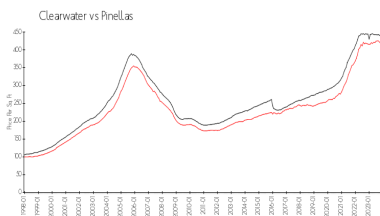

Market Information

Regatta Beach Club: $638/sq. ft.
Clearwater: $430/sq. ft.

Clearwater: $430/sq. ft.
Pinellas: $417/sq. ft.

Inventory for Sale

Regatta Beach Club: 6%
Clearwater: 4%
Pinellas: 3%

Avg. Time to Close Over Last 12 Months

Regatta Beach Club: 70 days
Clearwater: 60 days
Pinellas: 60 days