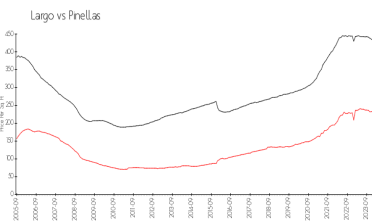

Unit 13303 Whispering Palms PI SW # 108 - Whispering Palms of Largo

13303 Whispering Palms PI SW # 108 - 13202 Whispering Palms PI Sw, Largo, FL, Pinellas 33774

Unit Information

MLS Number: T3492637
Status: ACTIVE
Size: 932 Sq ft.
Bedrooms: 2
Full Bathrooms: 2
Half Bathrooms: 0
Parking Spaces: None
View:
Rental Price: $1,700
List PPSF: $2

Building Information

Number of units: 108
Number of active listings for rent: 0
Number of active listings for sale: 0
Building inventory for sale: 0%
Number of sales over the last 12 months: 0
Number of sales over the last 6 months: 0
Number of sales over the last 3 months: 0

Building Association Information

Whispering Palms Condominium
13200 Whispering Palms PI SW
Largo, FL 33774
(727) 596-5157

Market Information

Whispering Palms of Largo:	$237/sq. ft.	Largo:	$235/sq. ft.
Largo:	$235/sq. ft.	Pinellas:	$417/sq. ft.

Inventory for Sale

Whispering Palms of Largo	0%
Largo	2%
Pinellas	3%

Avg. Time to Close Over Last 12 Months

Whispering Palms of Largo	n/a
Largo	46 days
Pinellas	60 days