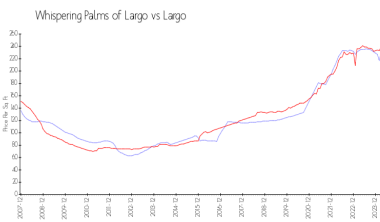

Unit 13303 Whispering Palms PI SW # 108 - Whispering Palms of Largo

13303 Whispering Palms PI SW # 108 - 13202 Whispering Palms PI Sw, Largo, FL, Pinellas 33774

Unit Information

MLS Number: T3492637
Status: ACTIVE
Size: 932 Sq ft.
Bedrooms: 2
Full Bathrooms: 2
Half Bathrooms: 0
Parking Spaces: None
View:
Rental Price: $1,700
List PPSF: $2

Building Information

Number of units: 108
Number of active listings for rent: 0
Number of active listings for sale: 0
Building inventory for sale: 0%
Number of sales over the last 12 months: 0
Number of sales over the last 6 months: 0
Number of sales over the last 3 months: 0

Building Association Information

Whispering Palms Condominium
13200 Whispering Palms PI SW
Largo, FL 33774
(727) 596-5157

Market Information

Whispering Palms of Largo:	$237/sq. ft.	Largo:	$235/sq. ft.
Largo:	$235/sq. ft.	Pinellas:	$417/sq. ft.

Inventory for Sale

Whispering Palms of Largo	0%
Largo	2%
Pinellas	3%

Avg. Time to Close Over Last 12 Months

Whispering Palms of Largo	n/a
Largo	46 days
Pinellas	60 days