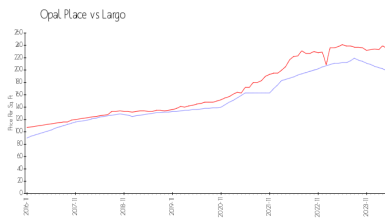

Unit 13211 Opal Ct - Opal Place

13211 Opal Ct - 13201-13271 Opal Ct, Largo, FL, Pinellas 33773

Unit Information

MLS Number: T3494293
Status: ACTIVE
Size: 1,350 Sq ft.
Bedrooms: 2
Full Bathrooms: 2
Half Bathrooms: 1
Parking Spaces: Assigned, Driveway, Guest
View:
Rental Price: $2,300
List PPSF: $2

Building Information

Number of units: 21
Number of active listings for rent: 0
Number of active listings for sale: 1
Building inventory for sale: 4%
Number of sales over the last 12 months: 2
Number of sales over the last 6 months: 0
Number of sales over the last 3 months: 0

Market Information

Opal Place: $199/sq. ft.   Largo: $235/sq. ft.
Largo: $235/sq. ft.   Pinellas: $417/sq. ft.

Inventory for Sale

Opal Place: 5%
Largo: 2%
Pinellas: 3%

Avg. Time to Close Over Last 12 Months

Opal Place: 6 days
Largo: 46 days
Pinellas: 60 days