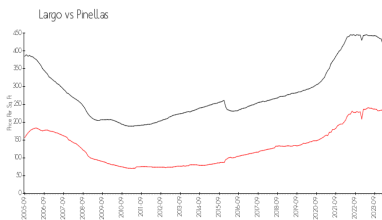

Unit 13211 Opal Ct - Opal Place

13211 Opal Ct - 13201-13271 Opal Ct, Largo, FL, Pinellas 33773

Unit Information

MLS Number: T3494293
 Status: ACTIVE
 Size: 1,350 Sq ft.
 Bedrooms: 2
 Full Bathrooms: 2
 Half Bathrooms: 1
 Parking Spaces: Assigned, Driveway, Guest
 View:
 Rental Price: \$2,300
 List PPSF: \$2

Market Information

Opal Place: \$199/sq. ft. Largo: \$235/sq. ft.
 Largo: \$235/sq. ft. Pinellas: \$417/sq. ft.

Inventory for Sale

Opal Place: 5%
 Largo: 2%
 Pinellas: 3%

Avg. Time to Close Over Last 12 Months