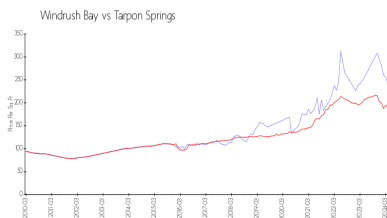

## Market Information

Windrush Bay:	\$242/sq. ft.	Tarpon Springs:	\$190/sq. ft.
Tarpon Springs:	\$190/sq. ft.	Pinellas:	\$417/sq. ft.