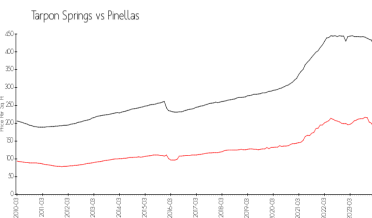

## Market Information

Windrush Bay:	\$242/sq. ft.	Tarpon Springs:	\$190/sq. ft.
Tarpon Springs:	\$190/sq. ft.	Pinellas:	\$417/sq. ft.