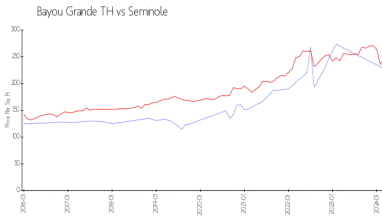

## Market Information

Bayou Grande TH: \$228/sq. ft.  
 Seminole: \$247/sq. ft.

Seminole: \$247/sq. ft.  
 Pinellas: \$415/sq. ft.