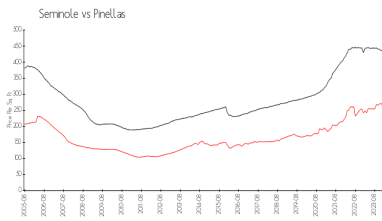

## Market Information

Bayou Grande TH: \$228/sq. ft.  
 Seminole: \$247/sq. ft.

Seminole: \$247/sq. ft.  
 Pinellas: \$415/sq. ft.