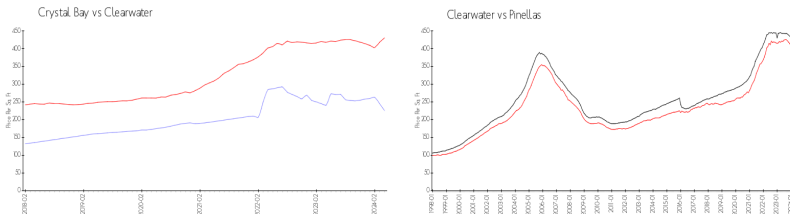

Market Information

Crystal Bay: $226/sq. ft.
Clearwater: $430/sq. ft.
Clearwater: $430/sq. ft.
Pinellas: $417/sq. ft.

Inventory for Sale

Crystal Bay: 7%
Clearwater: 4%
Pinellas: 3%

Avg. Time to Close Over Last 12 Months

Crystal Bay: 73 days
Clearwater: 60 days
Pinellas: 60 days