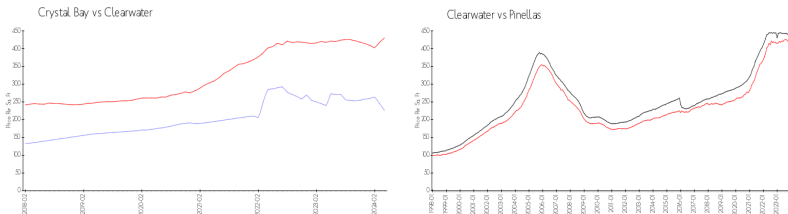

Market Information

Crystal Bay: $226/sq. ft.
Clearwater: $430/sq. ft.
Clearwater: $430/sq. ft.
Pinellas: $417/sq. ft.

Inventory for Sale

Crystal Bay: 7%
Clearwater: 4%
Pinellas: 3%

Avg. Time to Close Over Last 12 Months

Crystal Bay: 73 days
Clearwater: 60 days
Pinellas: 60 days