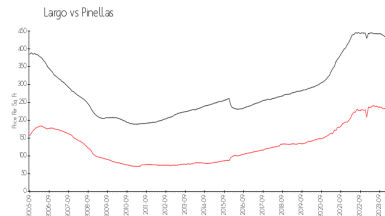

Building Association Information

East Bay Golf Club
 Address: 702 Country Club Dr,
 Largo, FL 33771
 Phone: +1 727-581-3333

<http://www.countryclubeast.com>

Recent Sales

Unit #	Size	Closing Date	Sale Price	PPSF
3501	1,800 sq ft	Oct 2023	\$525,000	\$292
6104	1,575 sq ft	Oct 2023	\$475,000	\$302
1503	1,576 sq ft	Jul 2023	\$460,000	\$292
5503	1,576 sq ft	Jun 2023	\$500,000	\$317
4103	1,575 sq ft	May 2023	\$450,000	\$286

Market Information

Country Club at East Bay (1-5): \$265/sq. ft.
 Largo: \$235/sq. ft.

Largo: \$235/sq. ft.
 Pinellas: \$417/sq. ft.

Inventory for Sale

Country Club at East Bay (1-5): 7%
 Largo: 2%
 Pinellas: 3%