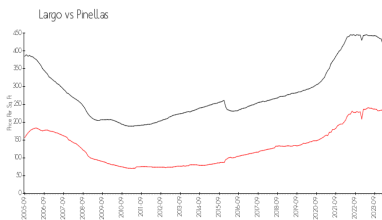

Market Information

Opal Place:	\$199/sq. ft.	Largo:	\$235/sq. ft.
Largo:	\$235/sq. ft.	Pinellas:	\$417/sq. ft.

Inventory for Sale

Opal Place 5%
 Largo 2%
 Pinellas 3%

Avg. Time to Close Over Last 12 Months