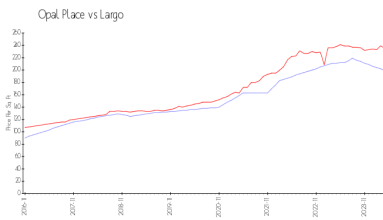

Market Information

Opal Place:	\$199/sq. ft.	Largo:	\$235/sq. ft.
Largo:	\$235/sq. ft.	Pinellas:	\$417/sq. ft.

Inventory for Sale

Opal Place 5%
 Largo 2%
 Pinellas 3%

Avg. Time to Close Over Last 12 Months