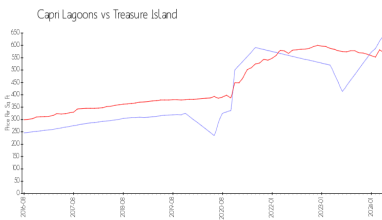

Market Information

Capri Lagoons: $641/sq. ft.
Treasure Island: $570/sq. ft.
Pinellas: $417/sq. ft.

Inventory for Sale

Capri Lagoons 2%
Treasure Island 5%
Pinellas 3%

Avg. Time to Close Over Last 12 Months

Capri Lagoons 1 days
Treasure Island 71 days
Pinellas 60 days