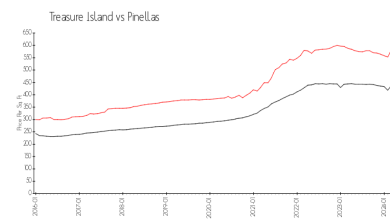

Market Information

Capri Lagoons: $641/sq. ft.
Treasure Island: $570/sq. ft.
Pinellas: $417/sq. ft.

Inventory for Sale

Capri Lagoons 2%
Treasure Island 5%
Pinellas 3%

Avg. Time to Close Over Last 12 Months

Capri Lagoons 1 days
Treasure Island 71 days
Pinellas 60 days