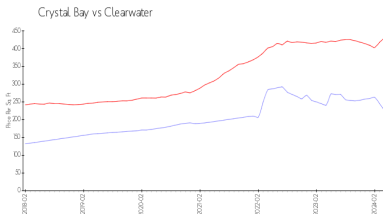

## Market Information

Crystal Bay: \$226/sq. ft.  
Clearwater: \$430/sq. ft.

Clearwater: \$430/sq. ft.  
Pinellas: \$417/sq. ft.