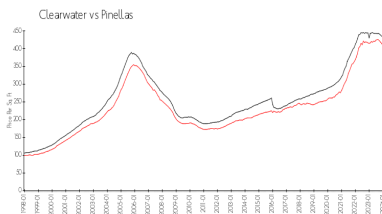

## Market Information

Crystal Bay: \$226/sq. ft.  
Clearwater: \$430/sq. ft.

Clearwater: \$430/sq. ft.  
Pinellas: \$417/sq. ft.