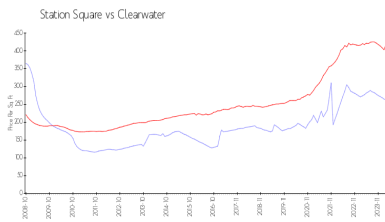

Unit 1204 - Station Square

1204 - 628 Cleveland St, Clearwater, FL, Pinellas 33755

Unit Information

MLS Number: T3516210
Status: ACTIVE
Size: 1,636 Sq ft.
Bedrooms: 3
Full Bathrooms: 2
Half Bathrooms: 0
Parking Spaces:
View:
Rental Price: $3,300
List PPSF: $2

Building Information

Number of units: 126
Number of active listings for rent: 0
Number of active listings for sale: 6
Building inventory for sale: 4%
Number of sales over the last 12 months: 7
Number of sales over the last 6 months: 1
Number of sales over the last 3 months: 0

Market Information

Station Square: $259/sq. ft.
Clearwater: $430/sq. ft.
Clearwater: $430/sq. ft.
Pinellas: $417/sq. ft.

Inventory for Sale

Station Square 5%
Clearwater 4%
Pinellas 3%

Avg. Time to Close Over Last 12 Months

Station Square 18 days
Clearwater 60 days
Pinellas 60 days