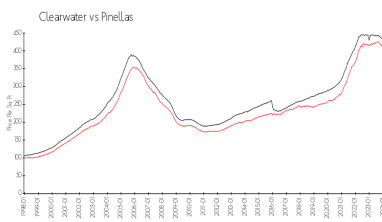

Unit 1204 - Station Square

1204 - 628 Cleveland St, Clearwater, FL, Pinellas 33755

Unit Information

MLS Number: T3516210
Status: ACTIVE
Size: 1,636 Sq ft.
Bedrooms: 3
Full Bathrooms: 2
Half Bathrooms: 0
Parking Spaces:
View:
Rental Price: $3,300
List PPSF: $2

Building Information

Number of units: 126
Number of active listings for rent: 0
Number of active listings for sale: 6
Building inventory for sale: 4%
Number of sales over the last 12 months: 7
Number of sales over the last 6 months: 1
Number of sales over the last 3 months: 0

Market Information

Station Square: $259/sq. ft.
Clearwater: $430/sq. ft.
Clearwater: $430/sq. ft.
Pinellas: $417/sq. ft.

Inventory for Sale

Station Square 5%
Clearwater 4%
Pinellas 3%

Avg. Time to Close Over Last 12 Months

Station Square 18 days
Clearwater 60 days
Pinellas 60 days