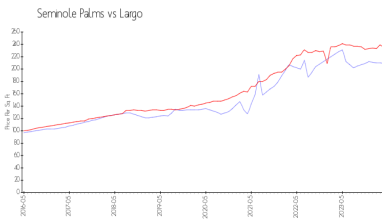

Building Association Information

Market Information

Seminole Palms: $209/sq. ft.
Largo: $235/sq. ft.

Largo: $235/sq. ft.
Pinellas: $417/sq. ft.

Inventory for Sale

Seminole Palms 2%
Largo 2%
Pinellas 3%

Avg. Time to Close Over Last 12 Months

Seminole Palms 15 days
Largo 46 days
Pinellas 60 days