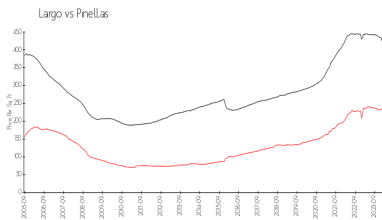

Building Association Information

Market Information

Seminole Palms: \$209/sq. ft.
 Largo: \$235/sq. ft.

Largo: \$235/sq. ft.
 Pinellas: \$417/sq. ft.

Inventory for Sale

Seminole Palms 2%
 Largo 2%
 Pinellas 3%