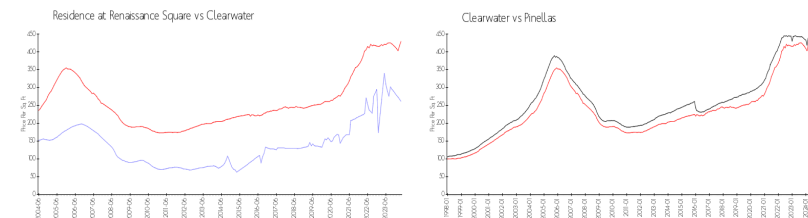

Unit 220 - Residence at Renaissance Square

220 - 1216 S Missouri Ave, Clearwater, FL, Pinellas 33756

Unit Information

MLS Number: T3519130
Status: ACTIVE
Size: 1,010 Sq ft.
Bedrooms: 2
Full Bathrooms: 2
Half Bathrooms: 0
Parking Spaces:
View:
Rental Price: $2,090
List PPSF: $2

Building Information

Number of units: 114
Number of active listings for rent: 0
Number of active listings for sale: 5
Building inventory for sale: 4%
Number of sales over the last 12 months: 4
Number of sales over the last 6 months: 0
Number of sales over the last 3 months: 0

Building Association Information

The Residence At Renaissance Square
Address: 1216 S Missouri Ave,
Clearwater, FL 33756
Phone:(727) 446-4370

<http://www.theresidenceatrenaissancesq.com/rensquare/home.asp>

Market Information

Residence at Renaissance Square:	$261/sq. ft.	Clearwater:	$430/sq. ft.
Clearwater:	$430/sq. ft.	Pinellas:	$417/sq. ft.

Inventory for Sale

Residence at Renaissance Square	4%
Clearwater	4%
Pinellas	3%

Avg. Time to Close Over Last 12 Months

Residence at Renaissance Square	22 days
Clearwater	60 days
Pinellas	60 days