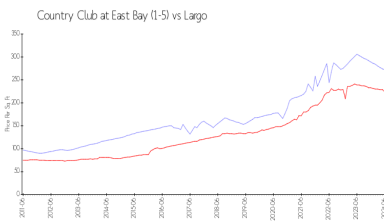

Building Association Information

East Bay Golf Club
 Address: 702 Country Club Dr,
 Largo, FL 33771
 Phone: +1 727-581-3333

<http://www.countryclubeast.com>

Market Information

Country Club at East Bay (1-5):	\$272/sq. ft.	Largo:	\$224/sq. ft.
Largo:	\$224/sq. ft.	Pinellas:	\$417/sq. ft.