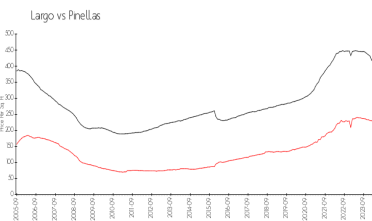

Building Association Information

East Bay Golf Club
 Address: 702 Country Club Dr,
 Largo, FL 33771
 Phone: +1 727-581-3333

<http://www.countryclubeast.com>

Market Information

Country Club at East Bay (1-5):	\$272/sq. ft.	Largo:	\$224/sq. ft.
Largo:	\$224/sq. ft.	Pinellas:	\$417/sq. ft.