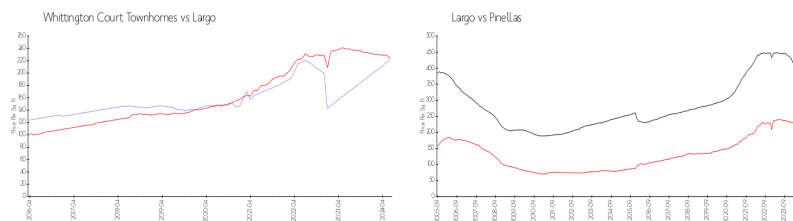

The above valuated price is a baseline figure that does not take into account any specific renovation, upgrade, split, merge, or deterioration of the unit.

Building Information

Number of units: 107
 Number of active listings for rent: 0
 Number of active listings for sale: 3
 Building inventory for sale: 2%
 Number of sales over the last 12 months: 2
 Number of sales over the last 6 months: 1
 Number of sales over the last 3 months: 1

Building Association Information

Whittington Court Town Homes
 Association Inc
 12775 Seminole Boulevard
 Largo, FL 33778
 Phone: (727) 585-3013

Market Information

Whittington Court Townhomes:	\$221/sq. ft.	Largo:	\$224/sq. ft.
Largo:	\$224/sq. ft.	Pinellas:	\$417/sq. ft.