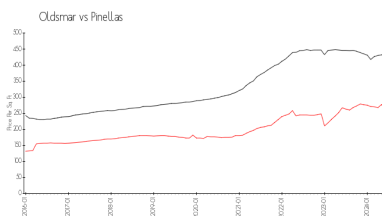

Unit 1302 Syrah Dr - Tuscany Woods

1302 Syrah Dr - 702-1512 Merlot Ct, Oldsmar, FL, Pinellas 34677

Unit Information

MLS Number: T3539682
Status: ACTIVE
Size: 1,773 Sq ft.
Bedrooms: 3
Full Bathrooms: 2
Half Bathrooms: 1
Parking Spaces:
View:
List Price: $429,900
List PPSF: $242
Valuated Price: $406,000
Valuated PPSF: $229

The above valuated price is a baseline figure that does not take into account any specific renovation, upgrade, split, merge, or deterioration of the unit.

Building Information

Number of units: 53
Number of active listings for rent: 0
Number of active listings for sale: 1
Building inventory for sale: 1%
Number of sales over the last 12 months: 6
Number of sales over the last 6 months: 3
Number of sales over the last 3 months: 1

Building Association Information

Tuscany Woods
Community Association Inc
ADDRESS 100 Cabernet Way
Oldsmar FL 34677
PHONE (813) 925-0470

Recent Sales

Unit #	Size	Closing Date	Sale Price	PPSF
	1,525 sq ft	May 2024	$415,000	$272
	1,525 sq ft	Apr 2024	$365,000	$239
	1,525 sq ft	Feb 2024	$365,000	$239
	1,773 sq ft	Dec 2023	$389,000	$219
	1,773 sq ft	Sep 2023	$425,000	$240

Market Information

Tuscany Woods: $229/sq. ft.   Oldsmar: $260/sq. ft.
Oldsmar: $260/sq. ft.   Pinellas: $417/sq. ft.

Inventory for Sale

Tuscany Woods 2%
Oldsmar 4%
Pinellas 3%