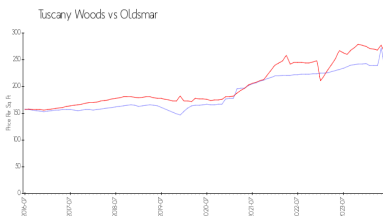

Unit 1302 Syrah Dr - Tuscany Woods

1302 Syrah Dr - 702-1512 Merlot Ct, Oldsmar, FL, Pinellas 34677

Unit Information

MLS Number: T3539682
Status: ACTIVE
Size: 1,773 Sq ft.
Bedrooms: 3
Full Bathrooms: 2
Half Bathrooms: 1
Parking Spaces:
View:
List Price: $429,900
List PPSF: $242
Valuated Price: $406,000
Valuated PPSF: $229

The above valuated price is a baseline figure that does not take into account any specific renovation, upgrade, split, merge, or deterioration of the unit.

Building Information

Number of units: 53
Number of active listings for rent: 0
Number of active listings for sale: 1
Building inventory for sale: 1%
Number of sales over the last 12 months: 6
Number of sales over the last 6 months: 3
Number of sales over the last 3 months: 1

Building Association Information

Tuscany Woods
Community Association Inc
ADDRESS 100 Cabernet Way
Oldsmar FL 34677
PHONE (813) 925-0470

Recent Sales

Unit #	Size	Closing Date	Sale Price	PPSF
	1,525 sq ft	May 2024	$415,000	$272
	1,525 sq ft	Apr 2024	$365,000	$239
	1,525 sq ft	Feb 2024	$365,000	$239
	1,773 sq ft	Dec 2023	$389,000	$219
	1,773 sq ft	Sep 2023	$425,000	$240

Market Information

Tuscany Woods: $229/sq. ft.   Oldsmar: $260/sq. ft.
Oldsmar: $260/sq. ft.   Pinellas: $417/sq. ft.

Inventory for Sale

Tuscany Woods 2%
Oldsmar 4%
Pinellas 3%