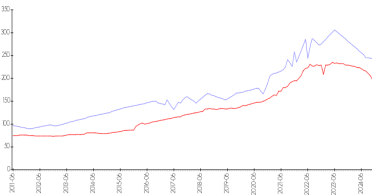

## Market Information

Country Club at East Bay (1-5) vs Largo

Largo vs Pinellas

Country Club at East Bay (1-5): \$243/sq. ft.  
 Largo: \$188/sq. ft.

Largo: \$188/sq. ft.  
 Pinellas: \$311/sq. ft.