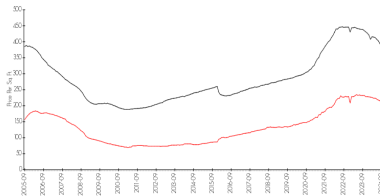

## Market Information

Country Club at East Bay (1-5) vs Largo

Largo vs Pinellas

Country Club at East Bay (1-5): \$243/sq. ft.  
 Largo: \$188/sq. ft.

Largo: \$188/sq. ft.  
 Pinellas: \$311/sq. ft.