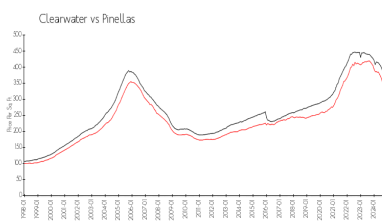

## Market Information

Crystal Bay:	\$219/sq. ft.	Clearwater:	\$273/sq. ft.
Clearwater:	\$273/sq. ft.	Pinellas:	\$311/sq. ft.