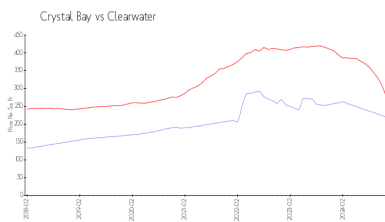

## Market Information

Crystal Bay:	\$219/sq. ft.	Clearwater:	\$273/sq. ft.
Clearwater:	\$273/sq. ft.	Pinellas:	\$311/sq. ft.