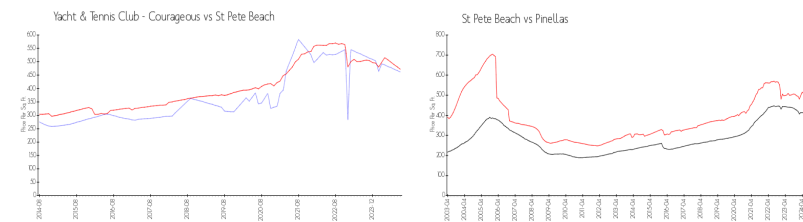

Unit 604 - Yacht & Tennis Club - Courageous

604 - 9525 Blind Pass Rd, St Pete Beach, FL, Pinellas 33706

Unit Information

MLS Number: TB8300511
Status: Active
Size: 1,175 Sq ft.
Bedrooms: 2
Full Bathrooms: 2
Half Bathrooms: 0
Parking Spaces: Common,Ground Level,Guest,Open
View: Trees/Woods,Water
Rental Price: $4,500
List PPSF: $4
Valuated Price: $519,000
Valuated PPSF: $442

The above valuated price is a baseline figure that does not take into account any specific renovation, upgrade, split, merge, or deterioration of the unit.

Building Information

Number of units: 93
Number of active listings for rent: 0
Number of active listings for sale: 3
Building inventory for sale: 3%
Number of sales over the last 12 months: 2
Number of sales over the last 6 months: 1
Number of sales over the last 3 months: 0

Building Association Information

Yacht & Tennis Club Association Inc
Address: 9415 Blind Pass Rd,
St Pete Beach, FL 33706,
Phone: +1 727-360-0379

Market Information

Yacht & Tennis Club - Courageous:	$462/sq. ft.	St Pete Beach:	$472/sq. ft.
St Pete Beach:	$472/sq. ft.	Pinellas:	$361/sq. ft.

Inventory for Sale

Yacht & Tennis Club - Courageous: 3%
St Pete Beach: 5%
Pinellas: 5%

Avg. Time to Close Over Last 12 Months

Yacht & Tennis Club - Courageous: 69 days
St Pete Beach: 78 days
Pinellas: 81 days