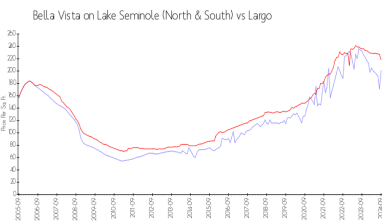

## Market Information

|   |               |           |               |
|---|---------------|-----------|---------------|
| Bella Vista on Lake Seminole (North & South): | \$201/sq. ft. | Largo:    | \$218/sq. ft. |
| Largo:  | \$218/sq. ft. | Pinellas: | \$361/sq. ft. |