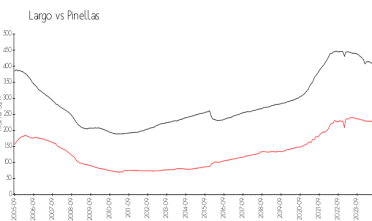

## Market Information

|   |               |           |               |
|---|---------------|-----------|---------------|
| Bella Vista on Lake Seminole (North & South): | \$201/sq. ft. | Largo:    | \$218/sq. ft. |
| Largo:  | \$218/sq. ft. | Pinellas: | \$361/sq. ft. |