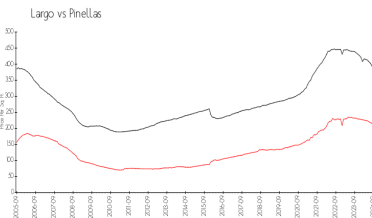

Market Information

Country Club at East Bay (1-5):	\$243/sq. ft.	Largo:	\$188/sq. ft.
Largo:	\$188/sq. ft.	Pinellas:	\$311/sq. ft.

Inventory for Sale

Country Club at East Bay (1-5)	13%
Largo	3%
Pinellas	4%

Avg. Time to Close Over Last 12 Months

Country Club at East Bay (1-5)	25 days
Largo	77 days