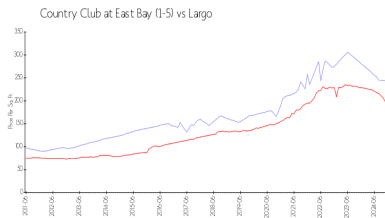

Unit 5303 - Country Club at East Bay (1-5)

5303 - 1200 Country Club Dr, Largo, FL, Pinellas 33771

Unit Information

MLS Number: TB8306210
Status: ACTIVE
Size: 1,576 Sq ft.
Bedrooms: 3
Full Bathrooms: 2
Half Bathrooms: 0
Parking Spaces: Guest, Reserved
View: Golf Course
List Price: $399,900
List PPSF: $254
Valuated Price: $388,000
Valuated PPSF: $246

The above valuated price is a baseline figure that does not take into account any specific renovation, upgrade, split, merge, or deterioration of the unit.

Building Information

Number of units: 179
Number of active listings for rent: 0
Number of active listings for sale: 24
Building inventory for sale: 13%
Number of sales over the last 12 months: 1
Number of sales over the last 6 months: 0
Number of sales over the last 3 months: 0

Building Association Information

East Bay Golf Club
Address: 702 Country Club Dr,
Largo, FL 33771
Phone: +1 727-581-3333

<http://www.countryclubeast.com>

Recent Sales

Unit #	Size	Closing Date	Sale Price	PPSF
1501	1,800 sq ft	Jun 2024	$550,000	$306

Market Information

Country Club at East Bay (1-5):	$243/sq. ft.	Largo:	$188/sq. ft.
Largo:	$188/sq. ft.	Pinellas:	$311/sq. ft.

Inventory for Sale

Country Club at East Bay (1-5)	13%
Largo	3%
Pinellas	4%

Avg. Time to Close Over Last 12 Months

Country Club at East Bay (1-5)	25 days
Largo	77 days