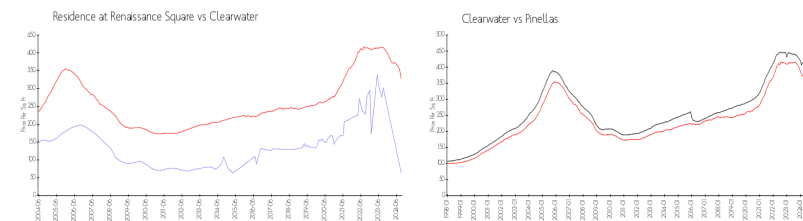

## Market Information

Residence at Renaissance Square:	\$64/sq. ft.	Clearwater:	\$328/sq. ft.
Clearwater:	\$328/sq. ft.	Pinellas:	\$361/sq. ft.