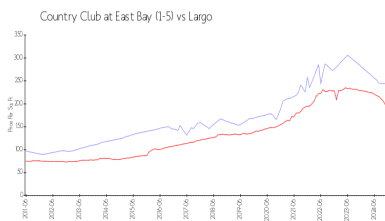

Unit 4301 - Country Club at East Bay (1-5)

4301 - 1200 Country Club Dr, Largo, FL, Pinellas 33771

Unit Information

MLS Number: TB8310765
Status: Active
Size: 1,801 Sq ft.
Bedrooms: 3
Full Bathrooms: 2
Half Bathrooms: 0
Parking Spaces:
View: Golf Course
List Price: $445,000
List PPSF: $247
Valuated Price: $422,000
Valuated PPSF: $234

The above valuated price is a baseline figure that does not take into account any specific renovation, upgrade, split, merge, or deterioration of the unit.

Building Information

Number of units: 179
Number of active listings for rent: 0
Number of active listings for sale: 24
Building inventory for sale: 13%
Number of sales over the last 12 months: 1
Number of sales over the last 6 months: 0
Number of sales over the last 3 months: 0

Building Association Information

East Bay Golf Club
Address: 702 Country Club Dr,
Largo, FL 33771
Phone: +1 727-581-3333

<http://www.countryclubeast.com>

Recent Sales

Unit #	Size	Closing Date	Sale Price	PPSF
1501	1,800 sq ft	Jun 2024	$550,000	$306

Market Information

Country Club at East Bay (1-5):	$243/sq. ft.	Largo:	$188/sq. ft.
Largo:	$188/sq. ft.	Pinellas:	$311/sq. ft.

Inventory for Sale

Country Club at East Bay (1-5)	13%
Largo	3%
Pinellas	4%

Avg. Time to Close Over Last 12 Months

Country Club at East Bay (1-5)	25 days
Largo	77 days