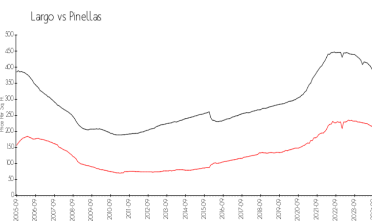

Unit 4301 - Country Club at East Bay (1-5)

4301 - 1200 Country Club Dr, Largo, FL, Pinellas 33771

Unit Information

MLS Number: TB8310765
Status: Active
Size: 1,801 Sq ft.
Bedrooms: 3
Full Bathrooms: 2
Half Bathrooms: 0
Parking Spaces:
View: Golf Course
List Price: $445,000
List PPSF: $247
Valuated Price: $422,000
Valuated PPSF: $234

The above valuated price is a baseline figure that does not take into account any specific renovation, upgrade, split, merge, or deterioration of the unit.

Building Information

Number of units: 179
Number of active listings for rent: 0
Number of active listings for sale: 24
Building inventory for sale: 13%
Number of sales over the last 12 months: 1
Number of sales over the last 6 months: 0
Number of sales over the last 3 months: 0

Building Association Information

East Bay Golf Club
Address: 702 Country Club Dr,
Largo, FL 33771
Phone: +1 727-581-3333

<http://www.countryclubeast.com>

Recent Sales

Unit #	Size	Closing Date	Sale Price	PPSF
1501	1,800 sq ft	Jun 2024	$550,000	$306

Market Information

Country Club at East Bay (1-5):	$243/sq. ft.	Largo:	$188/sq. ft.
Largo:	$188/sq. ft.	Pinellas:	$311/sq. ft.

Inventory for Sale

Country Club at East Bay (1-5)	13%
Largo	3%
Pinellas	4%

Avg. Time to Close Over Last 12 Months

Country Club at East Bay (1-5)	25 days
Largo	77 days