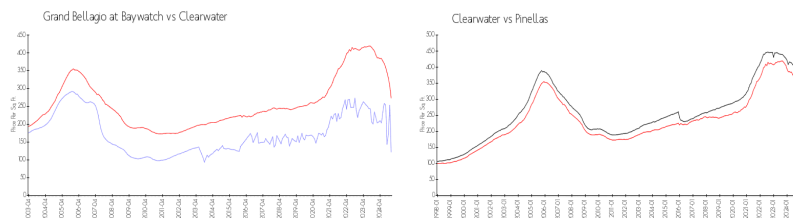

Unit 2741 Via Cipriani # 931A - Grand Bellagio at Baywatch

2741 Via Cipriani # 931A - 2722 Via Capri, Clearwater, FL, Pinellas 33764

Unit Information

MLS Number: TB8313189
Status: ACTIVE
Size: 1,309 Sq ft.
Bedrooms: 2
Full Bathrooms: 2
Half Bathrooms: 0
Parking Spaces:
View: Water
List Price: $325,000
List PPSF: $248
Valuated Price: $158,000
Valuated PPSF: $121

The above valuated price is a baseline figure that does not take into account any specific renovation, upgrade, split, merge, or deterioration of the unit.

Building Information

Number of units: 310
Number of active listings for rent: 0
Number of active listings for sale: 25
Building inventory for sale: 8%
Number of sales over the last 12 months: 17
Number of sales over the last 6 months: 10
Number of sales over the last 3 months: 8

Building Association Information

Grand Bellagio Condominium
2701 Via Cipriani, Clearwater, FL 33764
Phone:(727) 507-7943

Recent Sales

Unit #	Size	Closing Date	Sale Price	PPSF
1022B	1,020 sq ft	Dec 2024	$233,000	$228
520B	1,368 sq ft	Dec 2024	$340,000	$249
716A	1,598 sq ft	Dec 2024	$475,000	$297
834B	1,079 sq ft	Nov 2024	$335,000	$310
215A	1,650 sq ft	Nov 2024	$430,000	$261
110A	1,368 sq ft	Nov 2024	$275,000	$201
835B	1,453 sq ft	Nov 2024	$360,000	$248

Market Information

Grand Bellagio at Baywatch:	$121/sq. ft.	Clearwater:	$273/sq. ft.
Clearwater:	$273/sq. ft.	Pinellas:	$311/sq. ft.

Inventory for Sale

Grand Bellagio at Baywatch 8%
Clearwater 5%
Pinellas 4%