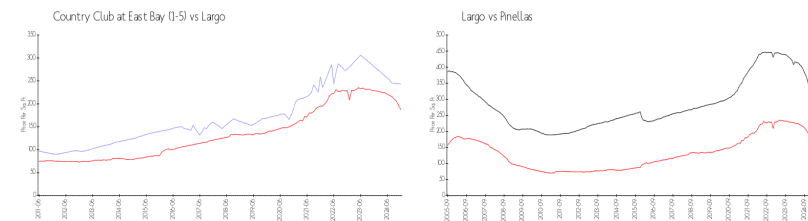

Unit 4504 - Country Club at East Bay (1-5)

4504 - 1200 Country Club Dr, Largo, FL, Pinellas 33771

Unit Information

MLS Number: TB8316879
Status: ACTIVE
Size: 1,575 Sq ft.
Bedrooms: 3
Full Bathrooms: 2
Half Bathrooms: 0
Parking Spaces: Garage Door Opener, Ground Level
View:
List Price: $380,000
List PPSF: $241
Valuated Price: $377,000
Valuated PPSF: $239

The above valuated price is a baseline figure that does not take into account any specific renovation, upgrade, split, merge, or deterioration of the unit.

Building Information

Number of units: 179
Number of active listings for rent: 0
Number of active listings for sale: 24
Building inventory for sale: 13%
Number of sales over the last 12 months: 1
Number of sales over the last 6 months: 0
Number of sales over the last 3 months: 0

Building Association Information

East Bay Golf Club
Address: 702 Country Club Dr,
Largo, FL 33771
Phone: +1 727-581-3333

<http://www.countryclubeast.com>

Recent Sales

Unit #	Size	Closing Date	Sale Price	PPSF
1501	1,800 sq ft	Jun 2024	$550,000	$306

Market Information

Country Club at East Bay (1-5):	$243/sq. ft.	Largo:	$188/sq. ft.
Largo:	$188/sq. ft.	Pinellas:	$311/sq. ft.

Inventory for Sale

Country Club at East Bay (1-5)	13%
Largo	3%
Pinellas	4%

Avg. Time to Close Over Last 12 Months

Country Club at East Bay (1-5)	25 days
Largo	77 days