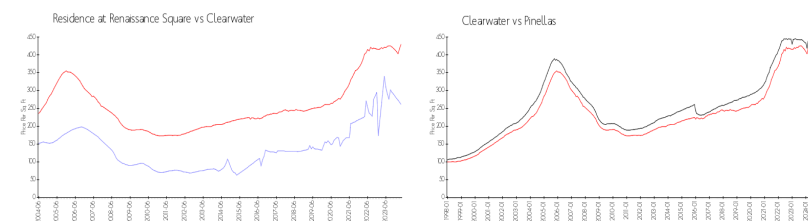

## Market Information

Residence at Renaissance Square:	\$261/sq. ft.	Clearwater:	\$430/sq. ft.
Clearwater:	\$430/sq. ft.	Pinellas:	\$417/sq. ft.