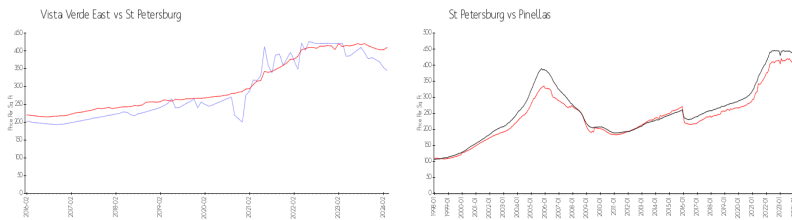

## Market Information

Vista Verde East:	\$345/sq. ft.	St Petersburg:	\$409/sq. ft.
St Petersburg:	\$409/sq. ft.	Pinellas:	\$415/sq. ft.