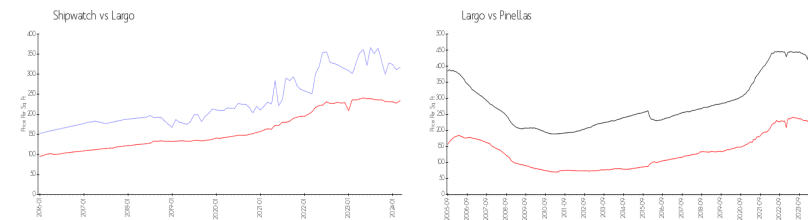

Building Association Information

Shipwatch Homeowners Association
 11900 Shipwatch Dr
 Largo, FL 33774
 (727) 595-9300

<https://www.shipwatchyachtandtennisclub.com/>

Market Information

Shipwatch:	\$317/sq. ft.	Largo:	\$234/sq. ft.
Largo:	\$234/sq. ft.	Pinellas:	\$415/sq. ft.