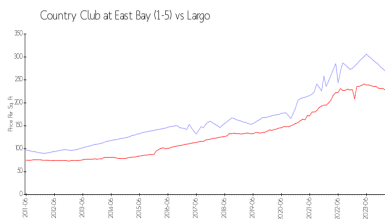

## Market Information

Country Club at East Bay (1-5):	\$265/sq. ft.	Largo:	\$234/sq. ft.
Largo:	\$234/sq. ft.	Pinellas:	\$415/sq. ft.