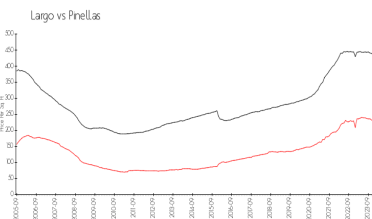

## Recent Sales

Unit #	Size	Closing Date	Sale Price	PPSF
3501	1,800 sq ft	Oct 2023	\$525,000	\$292
6104	1,575 sq ft	Oct 2023	\$475,000	\$302
1503	1,576 sq ft	Jul 2023	\$460,000	\$292
5503	1,576 sq ft	Jun 2023	\$500,000	\$317
4103	1,575 sq ft	May 2023	\$450,000	\$286

## Market Information

Country Club at East Bay (1-5):	\$265/sq. ft.	Largo:	\$234/sq. ft.
Largo:	\$234/sq. ft.	Pinellas:	\$415/sq. ft.