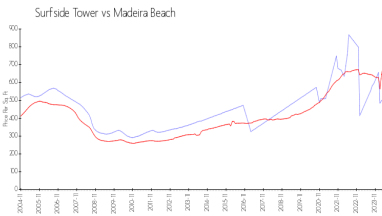

Unit 307 - Surfside Tower

307 - 15462 Gulf Blvd, Madeira Beach, FL, Pinellas 33708

Unit Information

MLS Number: U8195889
Status: ACTIVE
Size: 1,100 Sq ft.
Bedrooms: 2
Full Bathrooms: 2
Half Bathrooms: 0
Parking Spaces: Assigned, Guest, Reserved, Underground
View: Water
Rental Price: $3,400
List PPSF: $3

Building Information

Number of units: 71
Number of active listings for rent: 0
Number of active listings for sale: 1
Building inventory for sale: 1%
Number of sales over the last 12 months: 3
Number of sales over the last 6 months: 2
Number of sales over the last 3 months: 1

Building Association Information

Surfside Towers Condominium Association
15462 Gulf Boulevard Apt 101
Madeira Beach, FL 33708
(727)393-4337

Market Information

Surfside Tower: $505/sq. ft.
Madeira Beach: $688/sq. ft.
Madeira Beach: $688/sq. ft.
Pinellas: $417/sq. ft.

Inventory for Sale

Surfside Tower: 1%
Madeira Beach: 3%
Pinellas: 3%

Avg. Time to Close Over Last 12 Months

Surfside Tower: 20 days
Madeira Beach: 60 days
Pinellas: 60 days