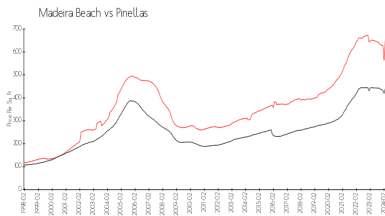

Unit 307 - Surfside Tower

307 - 15462 Gulf Blvd, Madeira Beach, FL, Pinellas 33708

Unit Information

MLS Number: U8195889
Status: ACTIVE
Size: 1,100 Sq ft.
Bedrooms: 2
Full Bathrooms: 2
Half Bathrooms: 0
Parking Spaces: Assigned, Guest, Reserved, Underground
View: Water
Rental Price: $3,400
List PPSF: $3

Building Information

Number of units: 71
Number of active listings for rent: 0
Number of active listings for sale: 1
Building inventory for sale: 1%
Number of sales over the last 12 months: 3
Number of sales over the last 6 months: 2
Number of sales over the last 3 months: 1

Building Association Information

Surfside Towers Condominium Association
15462 Gulf Boulevard Apt 101
Madeira Beach, FL 33708
(727)393-4337

Market Information

Surfside Tower: $505/sq. ft.
Madeira Beach: $688/sq. ft.
Madeira Beach: $688/sq. ft.
Pinellas: $417/sq. ft.

Inventory for Sale

Surfside Tower: 1%
Madeira Beach: 3%
Pinellas: 3%

Avg. Time to Close Over Last 12 Months

Surfside Tower: 20 days
Madeira Beach: 60 days
Pinellas: 60 days