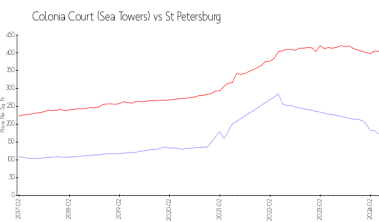

Market Information

Colonia Court (Sea Towers):	$172/sq. ft.	St Petersburg:	$404/sq. ft.
St Petersburg:	$404/sq. ft.	Pinellas:	$419/sq. ft.

Inventory for Sale

Colonia Court (Sea Towers) 8%
St Petersburg 4%
Pinellas 3%

Avg. Time to Close Over Last 12 Months

Colonia Court (Sea Towers) 152 days
St Petersburg 66 days
Pinellas 62 days