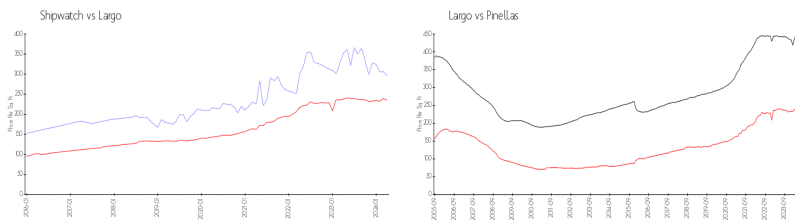

Building Association Information

Shipwatch Homeowners Association
 11900 Shipwatch Dr
 Largo, FL 33774
 (727) 595-9300

<https://www.shipwatchyachtandtennisclub.com/>

Market Information

Shipwatch: \$296/sq. ft. Largo: \$235/sq. ft.
 Largo: \$235/sq. ft. Pinellas: \$417/sq. ft.