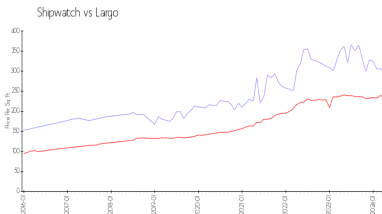

## Market Information

Shipwatch: \$296/sq. ft.      Largo: \$235/sq. ft.  
 Largo: \$235/sq. ft.      Pinellas: \$417/sq. ft.