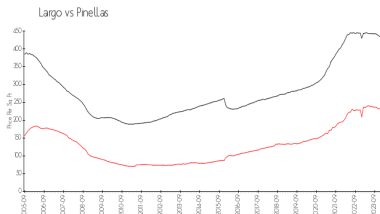

## Recent Sales

Unit #	Size	Closing Date	Sale Price	PPSF
643	1,225 sq ft	Apr 2024	\$389,000	\$318
1379	1,235 sq ft	Apr 2024	\$299,999	\$243
1391	1,235 sq ft	Apr 2024	\$420,000	\$340
1710	1,235 sq ft	Mar 2024	\$450,000	\$364
1453	1,235 sq ft	Feb 2024	\$305,000	\$247

## Market Information

Shipwatch: \$296/sq. ft.      Largo: \$235/sq. ft.  
 Largo: \$235/sq. ft.      Pinellas: \$417/sq. ft.