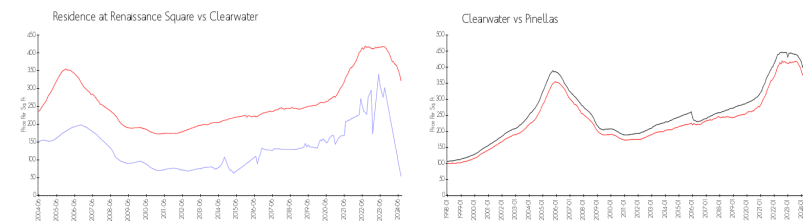

## Market Information

Residence at Renaissance Square:	\$53/sq. ft.	Clearwater:	\$321/sq. ft.
Clearwater:	\$321/sq. ft.	Pinellas:	\$339/sq. ft.