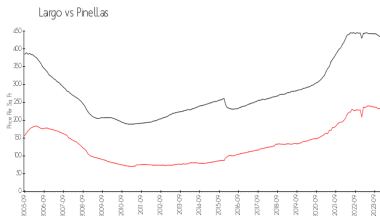

Building Association Information

East Bay Golf Club
 Address: 702 Country Club Dr,
 Largo, FL 33771
 Phone: +1 727-581-3333

<http://www.countryclubeast.com>

Recent Sales

Unit #	Size	Closing Date	Sale Price	PPSF
3501	1,800 sq ft	Oct 2023	\$525,000	\$292
6104	1,575 sq ft	Oct 2023	\$475,000	\$302
1503	1,576 sq ft	Jul 2023	\$460,000	\$292
5503	1,576 sq ft	Jun 2023	\$500,000	\$317
4103	1,575 sq ft	May 2023	\$450,000	\$286

Market Information

Country Club at East Bay (1-5): \$265/sq. ft.
 Largo: \$235/sq. ft.

Largo: \$235/sq. ft.
 Pinellas: \$417/sq. ft.

Inventory for Sale

Country Club at East Bay (1-5): 7%
 Largo: 2%
 Pinellas: 3%