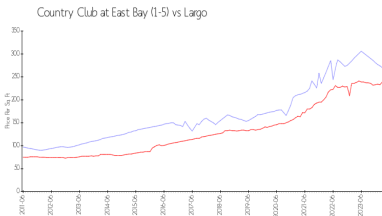

Market Information

Country Club at East Bay (1-5): \$265/sq. ft.
 Largo: \$235/sq. ft.

Largo: \$235/sq. ft.
 Pinellas: \$417/sq. ft.

Inventory for Sale

Country Club at East Bay (1-5): 7%
 Largo: 2%
 Pinellas: 3%