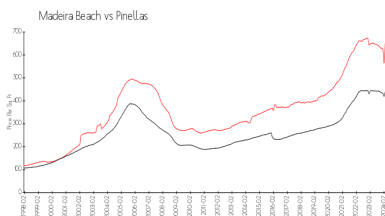

Unit 708 - Surfside Tower

708 - 15462 Gulf Blvd, Madeira Beach, FL, Pinellas 33708

Unit Information

MLS Number: U8207326
Status: ACTIVE
Size: 1,100 Sq ft.
Bedrooms: 2
Full Bathrooms: 2
Half Bathrooms: 0
Parking Spaces:
View:
Rental Price: $5,000
List PPSF: $5

Building Information

Number of units: 71
Number of active listings for rent: 0
Number of active listings for sale: 1
Building inventory for sale: 1%
Number of sales over the last 12 months: 3
Number of sales over the last 6 months: 2
Number of sales over the last 3 months: 1

Building Association Information

Surfside Towers Condominium Association
15462 Gulf Boulevard Apt 101
Madeira Beach, FL 33708
(727)393-4337

Market Information

Surfside Tower: $505/sq. ft.
Madeira Beach: $688/sq. ft.
Madeira Beach: $688/sq. ft.
Pinellas: $417/sq. ft.

Inventory for Sale

Surfside Tower 1%
Madeira Beach 3%
Pinellas 3%

Avg. Time to Close Over Last 12 Months

Surfside Tower 20 days
Madeira Beach 60 days
Pinellas 60 days