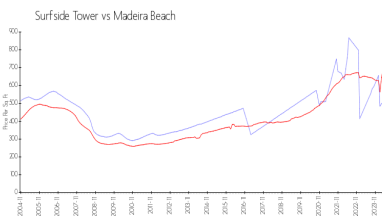

Unit 708 - Surfside Tower

708 - 15462 Gulf Blvd, Madeira Beach, FL, Pinellas 33708

Unit Information

MLS Number: U8207326
Status: ACTIVE
Size: 1,100 Sq ft.
Bedrooms: 2
Full Bathrooms: 2
Half Bathrooms: 0
Parking Spaces:
View:
Rental Price: $5,000
List PPSF: $5

Building Information

Number of units: 71
Number of active listings for rent: 0
Number of active listings for sale: 1
Building inventory for sale: 1%
Number of sales over the last 12 months: 3
Number of sales over the last 6 months: 2
Number of sales over the last 3 months: 1

Building Association Information

Surfside Towers Condominium Association
15462 Gulf Boulevard Apt 101
Madeira Beach, FL 33708
(727)393-4337

Market Information

Surfside Tower: $505/sq. ft.
Madeira Beach: $688/sq. ft.
Madeira Beach: $688/sq. ft.
Pinellas: $417/sq. ft.

Inventory for Sale

Surfside Tower 1%
Madeira Beach 3%
Pinellas 3%

Avg. Time to Close Over Last 12 Months

Surfside Tower 20 days
Madeira Beach 60 days
Pinellas 60 days