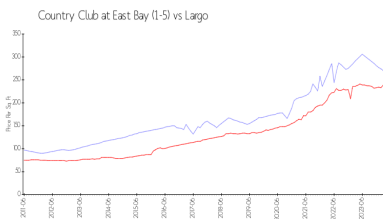

Building Association Information

East Bay Golf Club
 Address: 702 Country Club Dr,
 Largo, FL 33771
 Phone: +1 727-581-3333

<http://www.countryclubeast.com>

Recent Sales

Unit #	Size	Closing Date	Sale Price	PPSF
3501	1,800 sq ft	Oct 2023	\$525,000	\$292
6104	1,575 sq ft	Oct 2023	\$475,000	\$302
1503	1,576 sq ft	Jul 2023	\$460,000	\$292
5503	1,576 sq ft	Jun 2023	\$500,000	\$317
4103	1,575 sq ft	May 2023	\$450,000	\$286

Market Information

Country Club at East Bay (1-5): \$265/sq. ft.
 Largo: \$235/sq. ft.
 Largo: \$235/sq. ft.
 Pinellas: \$417/sq. ft.

Inventory for Sale

Country Club at East Bay (1-5): 7%
 Largo: 2%
 Pinellas: 3%