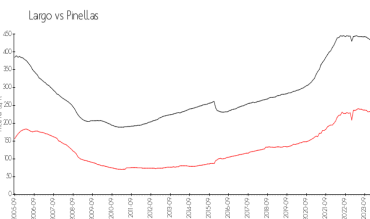

Building Association Information

East Bay Golf Club
 Address: 702 Country Club Dr,
 Largo, FL 33771
 Phone: +1 727-581-3333

<http://www.countryclubeast.com>

Recent Sales

Unit #	Size	Closing Date	Sale Price	PPSF
3501	1,800 sq ft	Oct 2023	\$525,000	\$292
6104	1,575 sq ft	Oct 2023	\$475,000	\$302
1503	1,576 sq ft	Jul 2023	\$460,000	\$292
5503	1,576 sq ft	Jun 2023	\$500,000	\$317
4103	1,575 sq ft	May 2023	\$450,000	\$286

Market Information

Country Club at East Bay (1-5): \$265/sq. ft.
 Largo: \$235/sq. ft.
 Largo: \$235/sq. ft.
 Pinellas: \$417/sq. ft.

Inventory for Sale

Country Club at East Bay (1-5): 7%
 Largo: 2%
 Pinellas: 3%