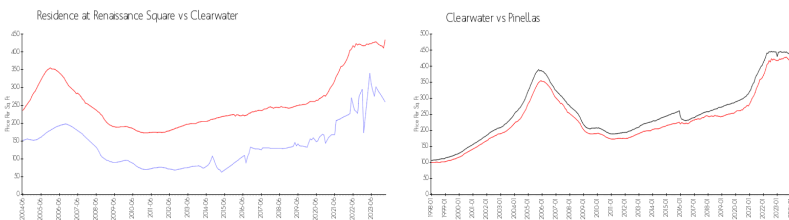

Unit 422 - Residence at Renaissance Square

422 - 1216 S Missouri Ave, Clearwater, FL, Pinellas 33756

Unit Information

MLS Number: U8210151
Status: PENDING
Size: 1,010 Sq ft.
Bedrooms: 2
Full Bathrooms: 2
Half Bathrooms: 0
Parking Spaces: Assigned, Guest, Under Building
View: City
List Price: $270,000
List PPSF: $267

Building Information

Number of units: 114
Number of active listings for rent: 0
Number of active listings for sale: 5
Building inventory for sale: 4%
Number of sales over the last 12 months: 4
Number of sales over the last 6 months: 0
Number of sales over the last 3 months: 0

Building Association Information

The Residence At Renaissance Square
Address: 1216 S Missouri Ave,
Clearwater, FL 33756
Phone:(727) 446-4370

<http://www.theresidenceatrenaissancesq.com/rensquare/home.asp>

Recent Sales

Unit #	Size	Closing Date	Sale Price	PPSF
326	660 sq ft	Sep 2023	$200,000	$303
415	660 sq ft	Aug 2023	$185,000	$280
109	660 sq ft	Jun 2023	$200,000	$303
225	660 sq ft	May 2023	$198,500	$301

Market Information

Residence at Renaissance Square: $260/sq. ft.
Clearwater: $434/sq. ft.
Clearwater: $434/sq. ft.
Pinellas: $415/sq. ft.
Clearwater: $434/sq. ft.

Inventory for Sale

Residence at Renaissance Square: 4%
Clearwater: 4%
Pinellas: 3%

Avg. Time to Close Over Last 12 Months

Residence at Renaissance Square: 22 days