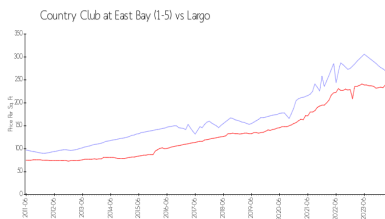

## Market Information

Country Club at East Bay (1-5):	\$265/sq. ft.	Largo:	\$235/sq. ft.
Largo:	\$235/sq. ft.	Pinellas:	\$417/sq. ft.