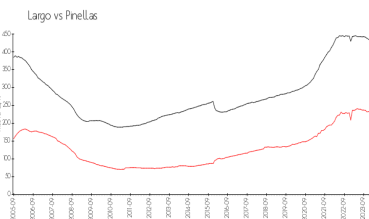

## Recent Sales

Unit #	Size	Closing Date	Sale Price	PPSF
3501	1,800 sq ft	Oct 2023	\$525,000	\$292
6104	1,575 sq ft	Oct 2023	\$475,000	\$302
1503	1,576 sq ft	Jul 2023	\$460,000	\$292
5503	1,576 sq ft	Jun 2023	\$500,000	\$317
4103	1,575 sq ft	May 2023	\$450,000	\$286

## Market Information

Country Club at East Bay (1-5):	\$265/sq. ft.	Largo:	\$235/sq. ft.
Largo:	\$235/sq. ft.	Pinellas:	\$417/sq. ft.