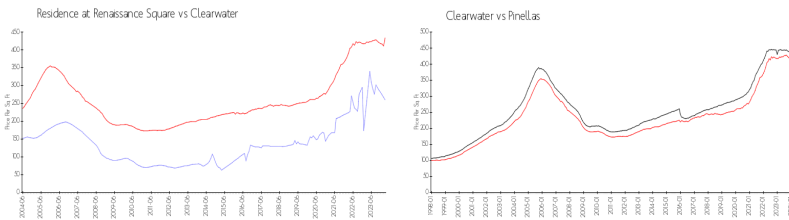

Unit 215 - Residence at Renaissance Square

215 - 1216 S Missouri Ave, Clearwater, FL, Pinellas 33756

Unit Information

MLS Number: U8212275
Status: ACTIVE
Size: 660 Sq ft.
Bedrooms: 1
Full Bathrooms: 1
Half Bathrooms: 0
Parking Spaces: Assigned, Covered
View: Pool
List Price: $190,000
List PPSF: $288

Building Information

Number of units: 114
Number of active listings for rent: 0
Number of active listings for sale: 5
Building inventory for sale: 4%
Number of sales over the last 12 months: 4
Number of sales over the last 6 months: 0
Number of sales over the last 3 months: 0

Building Association Information

The Residence At Renaissance Square
Address: 1216 S Missouri Ave,
Clearwater, FL 33756
Phone:(727) 446-4370

<http://www.theresidenceatrenaissancesq.com/rensquare/home.asp>

Recent Sales

Unit #	Size	Closing Date	Sale Price	PPSF
326	660 sq ft	Sep 2023	$200,000	$303
415	660 sq ft	Aug 2023	$185,000	$280
109	660 sq ft	Jun 2023	$200,000	$303
225	660 sq ft	May 2023	$198,500	$301

Market Information

Residence at Renaissance Square: $260/sq. ft.
Clearwater: $434/sq. ft.
Clearwater: $434/sq. ft.
Pinellas: $415/sq. ft.
Clearwater: $434/sq. ft.

Inventory for Sale

Residence at Renaissance Square: 4%
Clearwater: 4%
Pinellas: 3%

Avg. Time to Close Over Last 12 Months

Residence at Renaissance Square: 22 days