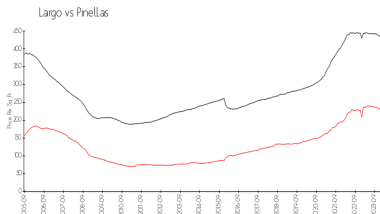

Building Association Information

Shipwatch Homeowners Association
 11900 Shipwatch Dr
 Largo, FL 33774
 (727) 595-9300

<https://www.shipwatchyachtandtennisclub.com/>

Recent Sales

Unit #	Size	Closing Date	Sale Price	PPSF
643	1,225 sq ft	Apr 2024	\$389,000	\$318
1379	1,235 sq ft	Apr 2024	\$299,999	\$243
1391	1,235 sq ft	Apr 2024	\$420,000	\$340
1710	1,235 sq ft	Mar 2024	\$450,000	\$364
1453	1,235 sq ft	Feb 2024	\$305,000	\$247

Market Information

Shipwatch: \$296/sq. ft. Largo: \$235/sq. ft.
 Largo: \$235/sq. ft. Pinellas: \$417/sq. ft.

Inventory for Sale

Shipwatch: 4%
 Largo: 2%
 Pinellas: 3%

Avg. Time to Close Over Last 12 Months