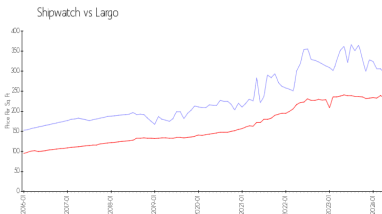

Building Association Information

Shipwatch Homeowners Association
 11900 Shipwatch Dr
 Largo, FL 33774
 (727) 595-9300

<https://www.shipwatchyachtandtennisclub.com/>

Recent Sales

Unit #	Size	Closing Date	Sale Price	PPSF
643	1,225 sq ft	Apr 2024	\$389,000	\$318
1379	1,235 sq ft	Apr 2024	\$299,999	\$243
1391	1,235 sq ft	Apr 2024	\$420,000	\$340
1710	1,235 sq ft	Mar 2024	\$450,000	\$364
1453	1,235 sq ft	Feb 2024	\$305,000	\$247

Market Information

Shipwatch: \$296/sq. ft. Largo: \$235/sq. ft.
 Largo: \$235/sq. ft. Pinellas: \$417/sq. ft.

Inventory for Sale

Shipwatch: 4%
 Largo: 2%
 Pinellas: 3%

Avg. Time to Close Over Last 12 Months