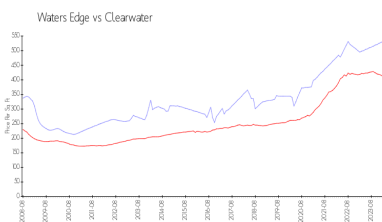

Unit 317 - Waters Edge

317 - 331 Cleveland St, Clearwater, FL, Pinellas 33755

Unit Information

MLS Number: U8214006
Status: ACTIVE
Size: 1,472 Sq ft.
Bedrooms: 2
Full Bathrooms: 2
Half Bathrooms: 1
Parking Spaces: Deeded
View: Water
List Price: $749,500
List PPSF: $509

Building Information

Number of units: 153
Number of active listings for rent: 0
Number of active listings for sale: 7
Building inventory for sale: 4%
Number of sales over the last 12 months: 2
Number of sales over the last 6 months: 1
Number of sales over the last 3 months: 1

Building Association Information

Water's Edge Condo Association
331 Cleveland St, Clearwater, FL 33755
(727) 447-8380

Recent Sales

Unit #	Size	Closing Date	Sale Price	PPSF
1706	1,676 sq ft	Feb 2024	$900,000	$537
302	1,765 sq ft	Sep 2023	$725,000	$411

Market Information

Waters Edge:	$513/sq. ft.	Clearwater:	$434/sq. ft.
Clearwater:	$434/sq. ft.	Pinellas:	$415/sq. ft.

Inventory for Sale

Waters Edge	5%
Clearwater	4%
Pinellas	3%

Avg. Time to Close Over Last 12 Months

Waters Edge	85 days
Clearwater	59 days
Pinellas	60 days