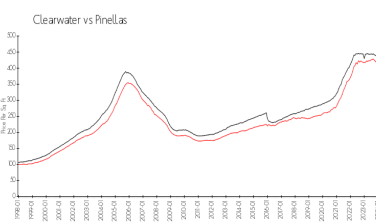

Unit 317 - Waters Edge

317 - 331 Cleveland St, Clearwater, FL, Pinellas 33755

Unit Information

MLS Number: U8214006
Status: ACTIVE
Size: 1,472 Sq ft.
Bedrooms: 2
Full Bathrooms: 2
Half Bathrooms: 1
Parking Spaces: Deeded
View: Water
List Price: $749,500
List PPSF: $509

Building Information

Number of units: 153
Number of active listings for rent: 0
Number of active listings for sale: 7
Building inventory for sale: 4%
Number of sales over the last 12 months: 2
Number of sales over the last 6 months: 1
Number of sales over the last 3 months: 1

Building Association Information

Water's Edge Condo Association
331 Cleveland St, Clearwater, FL 33755
(727) 447-8380

Recent Sales

Unit #	Size	Closing Date	Sale Price	PPSF
1706	1,676 sq ft	Feb 2024	$900,000	$537
302	1,765 sq ft	Sep 2023	$725,000	$411

Market Information

Waters Edge:	$513/sq. ft.	Clearwater:	$434/sq. ft.
Clearwater:	$434/sq. ft.	Pinellas:	$415/sq. ft.

Inventory for Sale

Waters Edge	5%
Clearwater	4%
Pinellas	3%

Avg. Time to Close Over Last 12 Months

Waters Edge	85 days
Clearwater	59 days
Pinellas	60 days